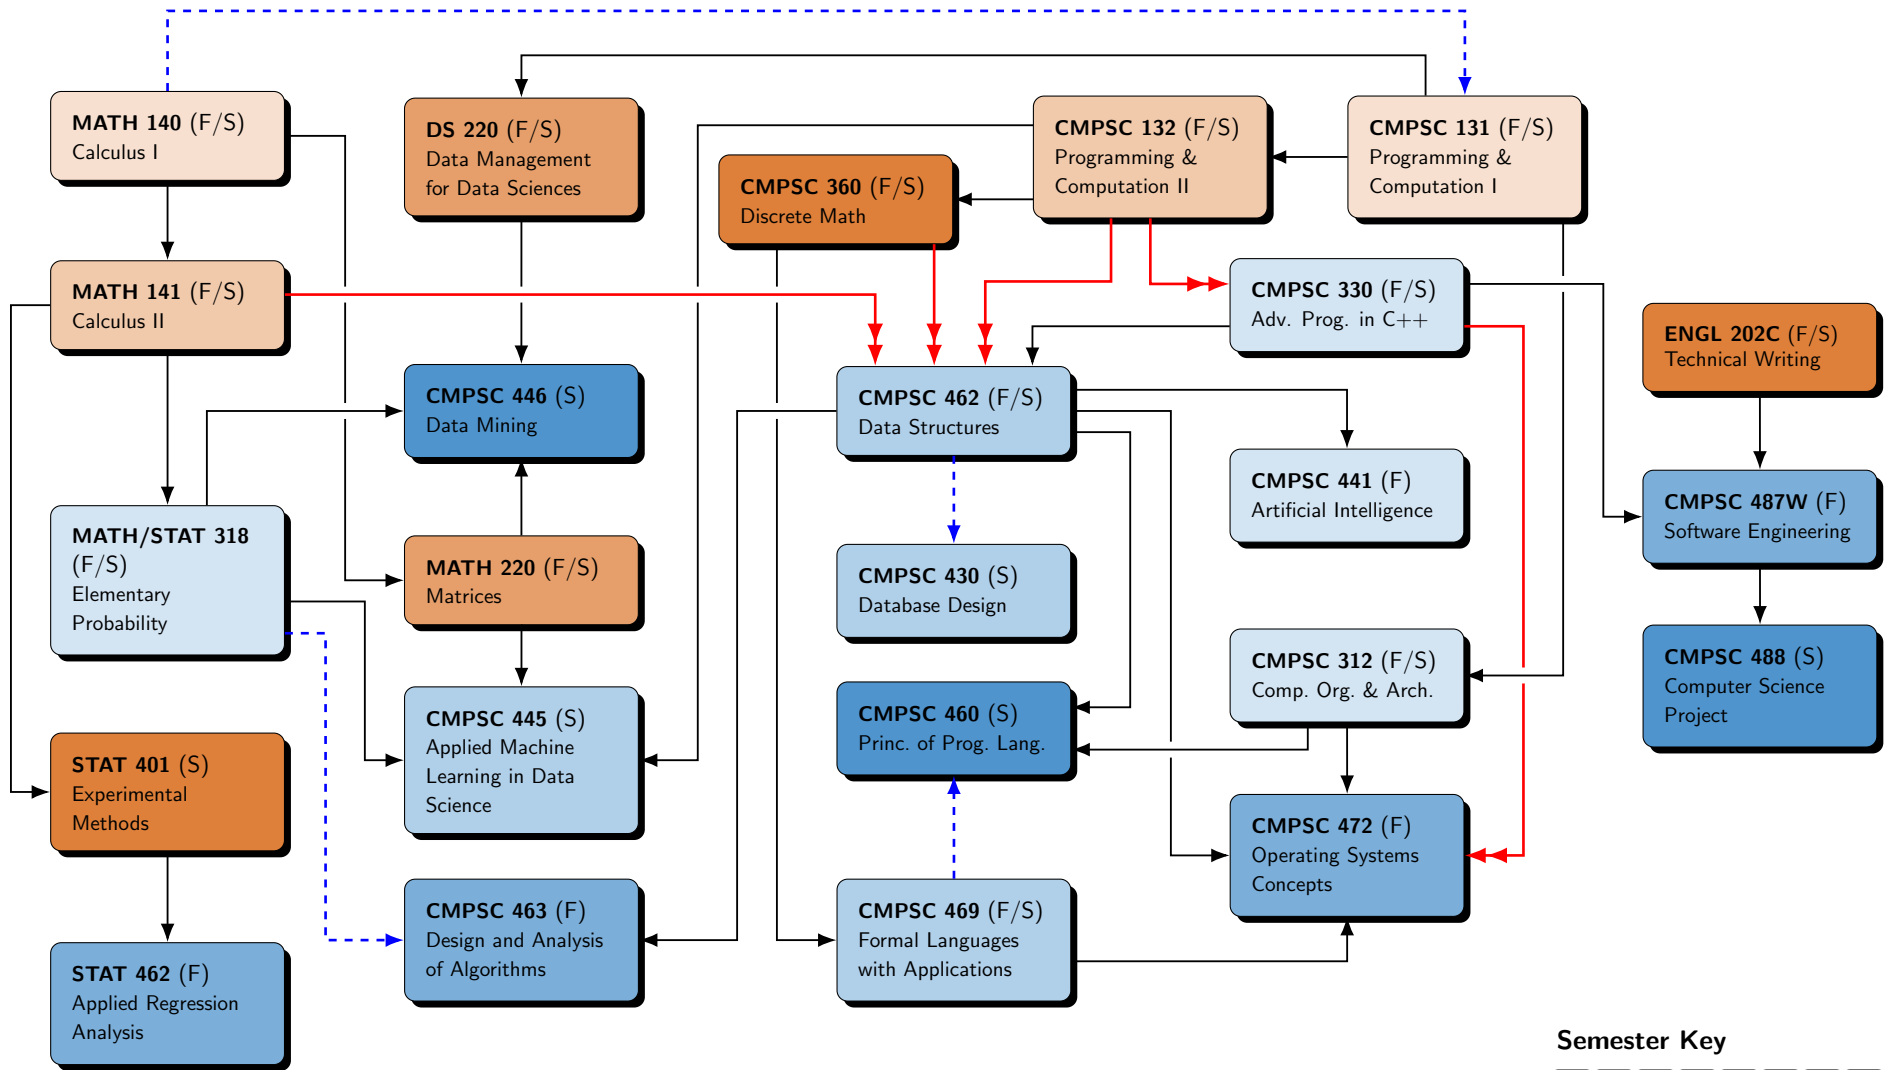

Prerequisite Chart for the Computer Science Major

(Data Science Option – Core courses only)

Semester Key

1	2	3	4	5	6	7	8
---	---	---	---	---	---	---	---

Prerequisite: →
 Corequisite: - - ->
 C or Better: ==>
 F: Fall S: Spring